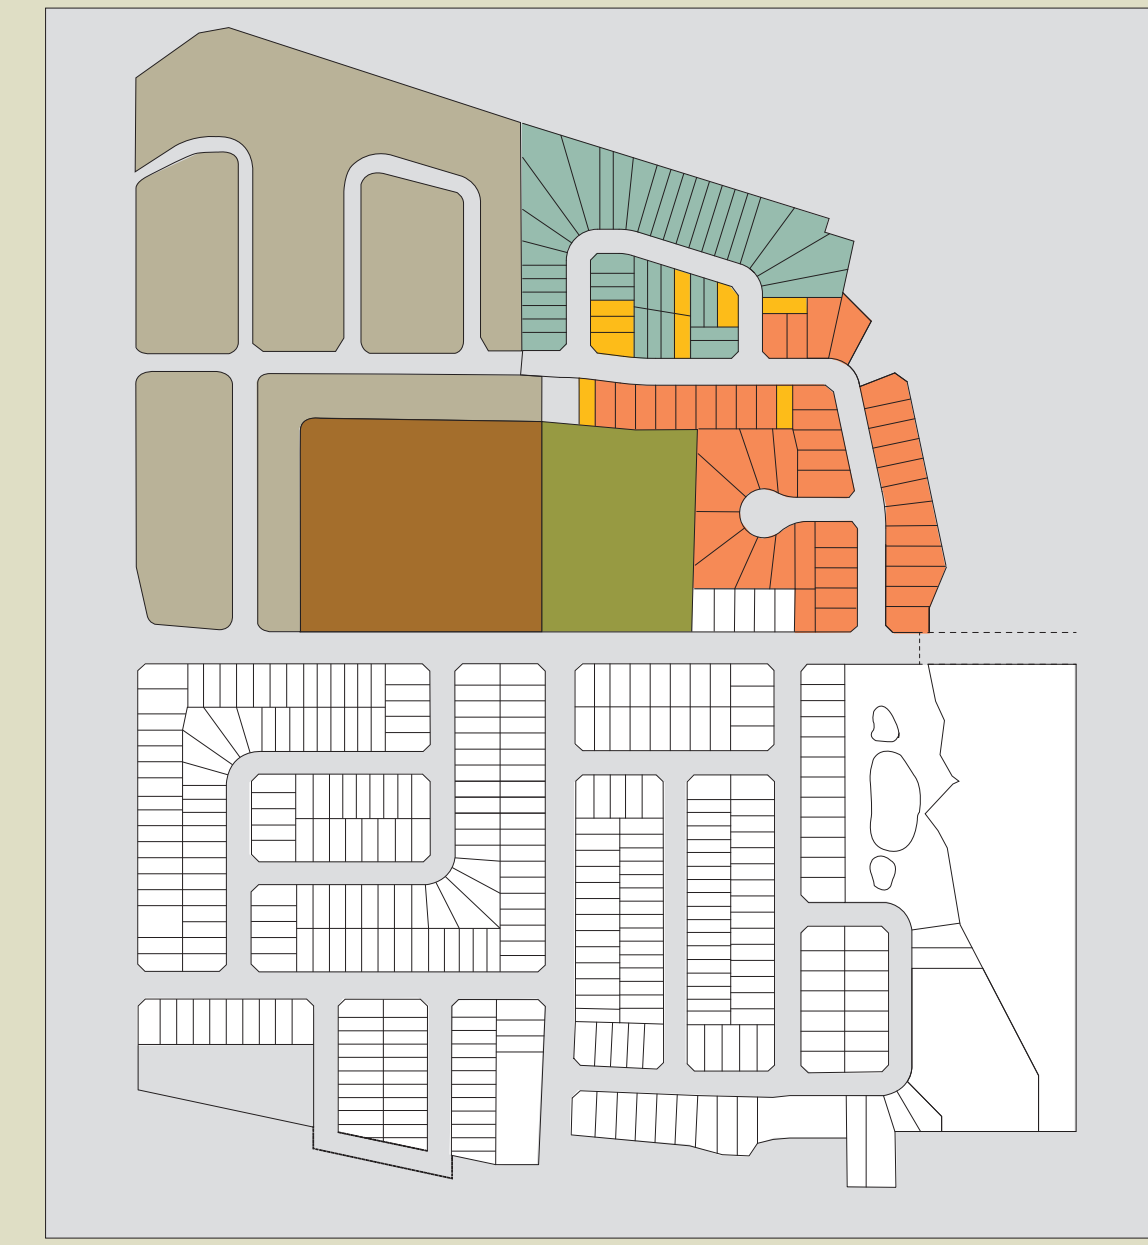

gracefields NORTH

Site Plan

COMMUNITY

	32' LOTS (THORNBRIDGE)		EXISTING RESIDENTIAL
	40' LOTS (LINDVEST)		FUTURE RESIDENTIAL
	50' LOTS (LINDVEST)		

LEGEND